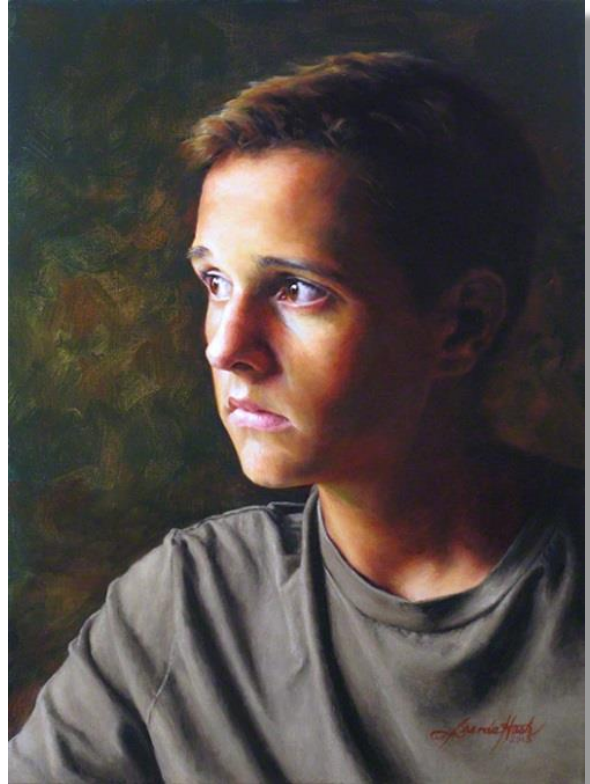

# Portrait Painting

## Beginner – Advance Artists

February 13<sup>th</sup> – May 22<sup>nd</sup>, Thursdays 9am – NOON

(No class on these dates: March 13, March 27 and May 8)

*Brenda Hash, PSA*

*Fine Art and Portraiture*

[www.brendahash.com](http://www.brendahash.com)

### Gates Fine Art Building

2205 Avenue I, Rosenberg, TX 77471

*Austin*, - oil, 16 x 12 by Brenda Hash, PSA

***This class will cover the measurements of the classic head and common mistakes made in its construction. We will start with a monochromatic head study to practice good anatomy, move to a limited palette, grisaille to focus on value and modeling the facial features, and finish with a full color head portrait using your own photo references. Students may work in pastel or oils.***